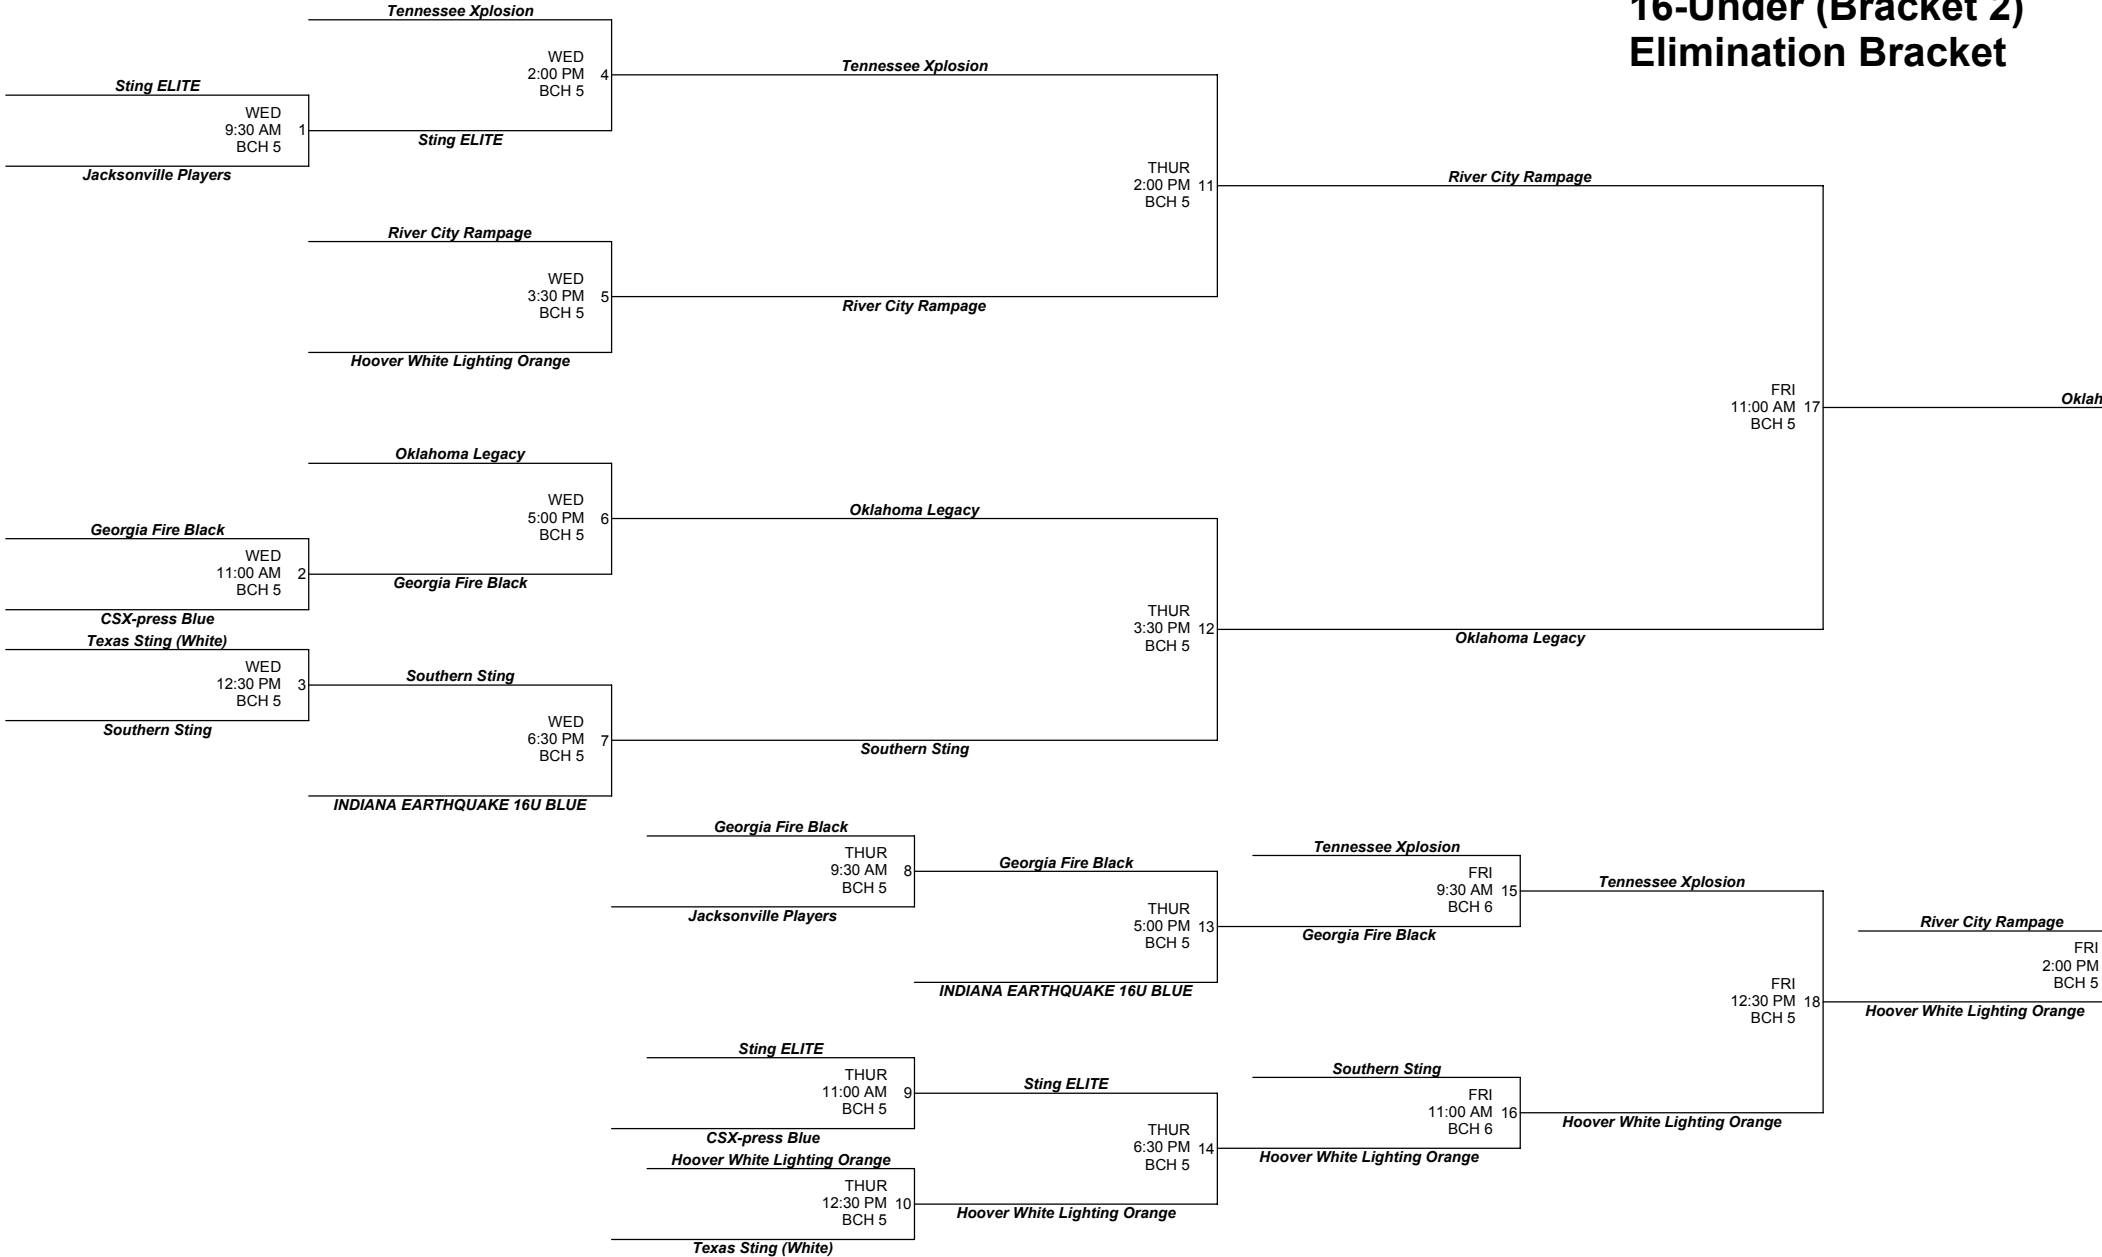

16-Under (Bracket 2) Elimination Bracket

oma Legacy

TO GOLD

20

TO GOLD

21

19