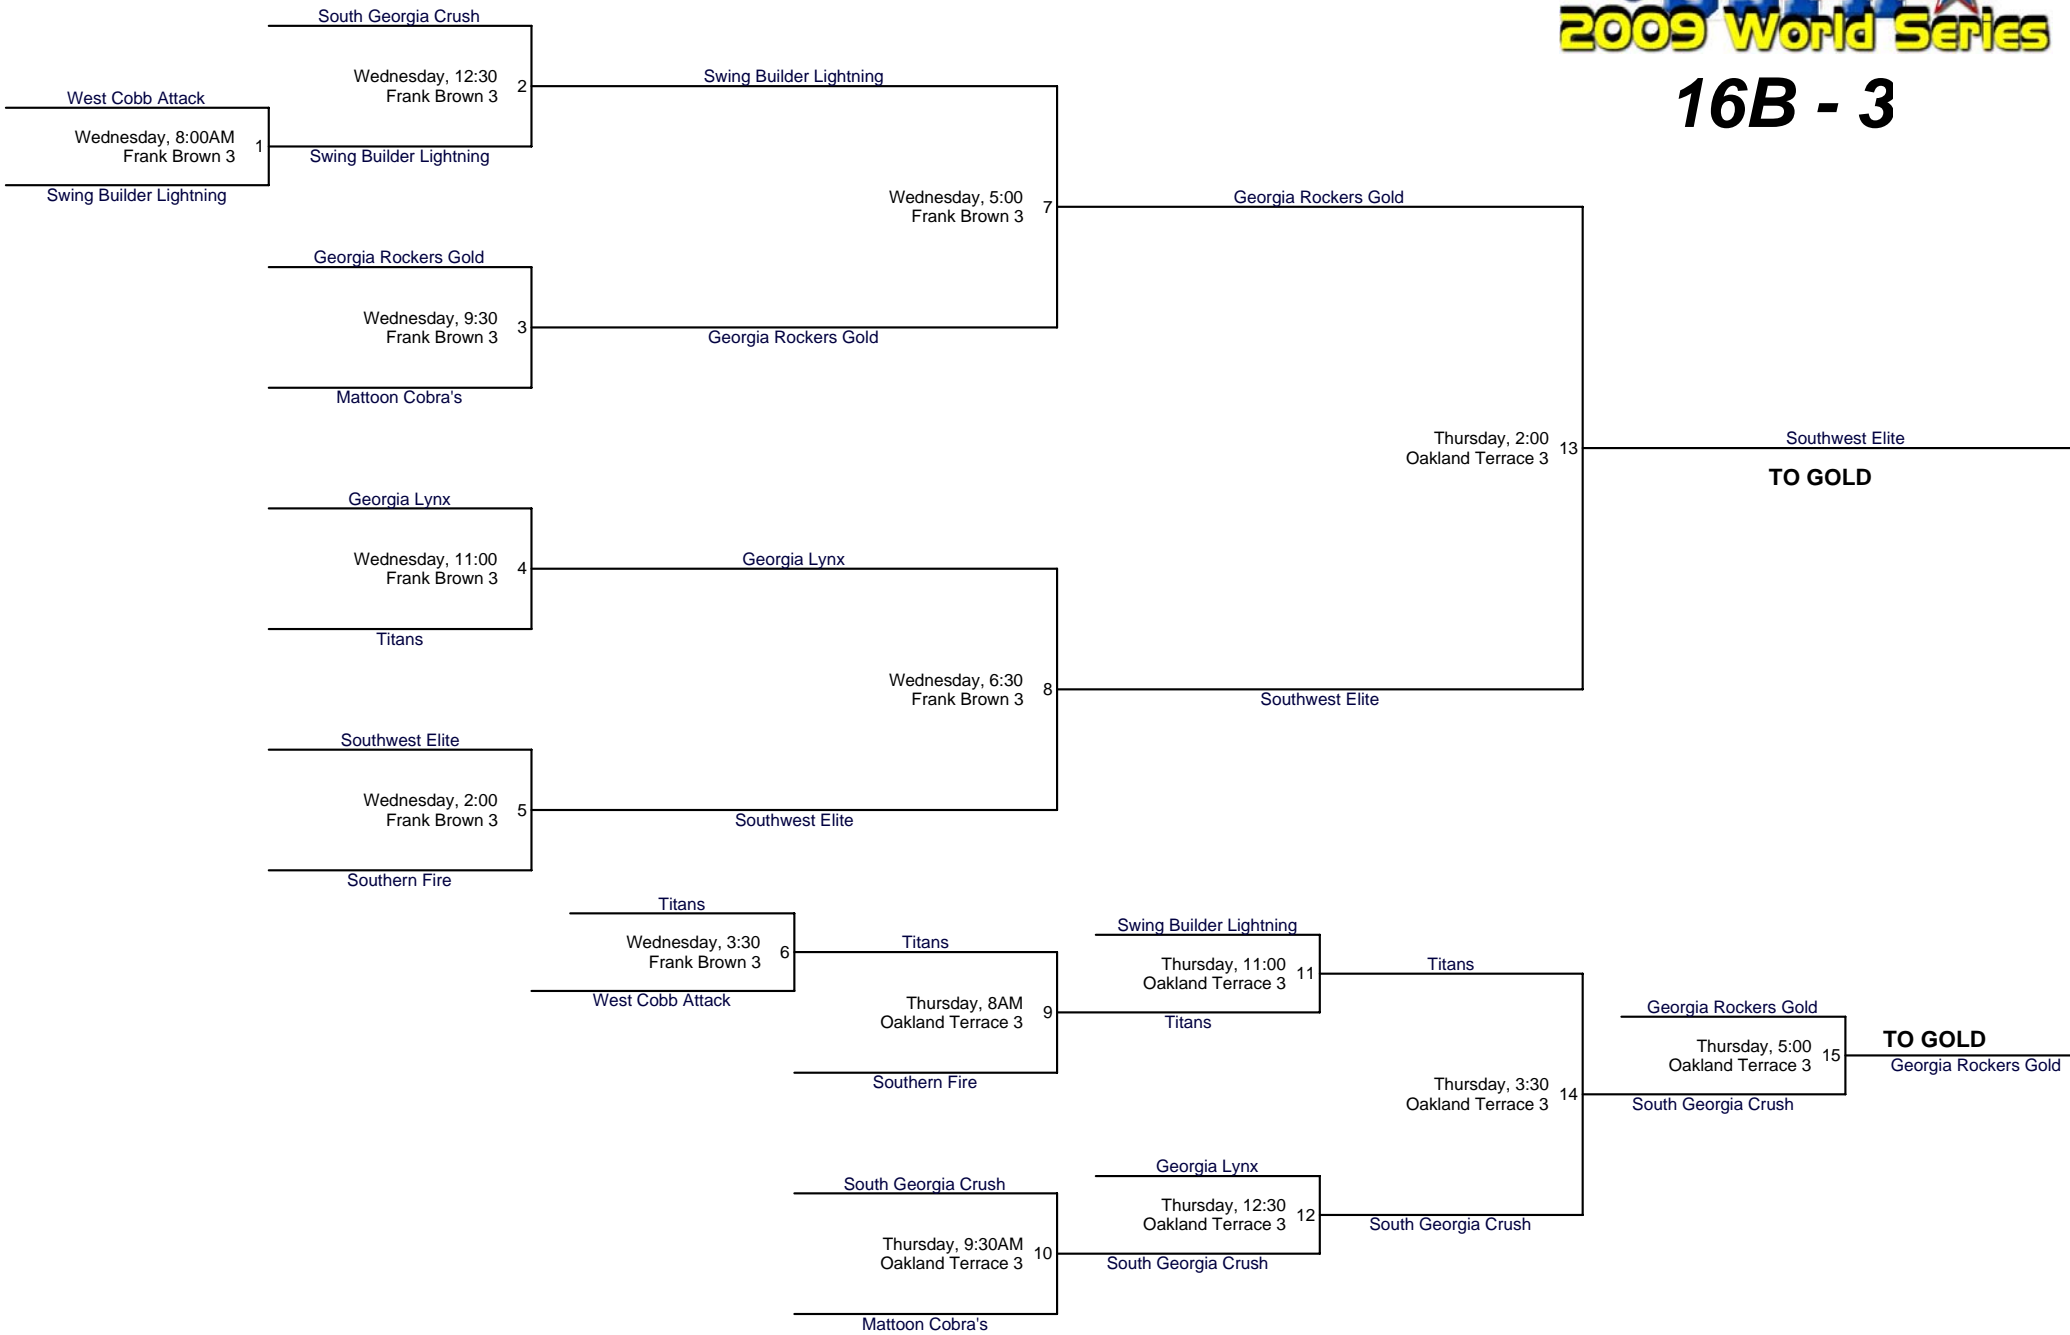

16U GOLD B-WORLD SERIES

Georgia Attack

Sat, 9:30 AM
Frank Brown-8 (1)

PC Lady Lightning

PC Lady Lightning Sat, 12:30 pm

Arkansas Blast Frank Brown-8

Sat, 9:30 AM
Frank Brown-9 (2)

Arkansas Blast

Georgia Rockers Gold

Sat, 8:00 AM
Frank Brown-8 (3)

Silver Bullets

Sat, 12:30 PM

Sat, 2:00 PM
Frank Brown-9

Georgia Attack

Extreme Fastpitch

Georgia Attack

Frank Brown-9

Georgia Attack

South GA Extreme

Sat, 11:00 AM
Frank Brown-9

Georgia Attack

Sat, 8:00 AM
Frank Brown-9 (4)

South GA Extreme

Southwest Elite

16B - 1

16B - 2

16B - 3

16B - 4