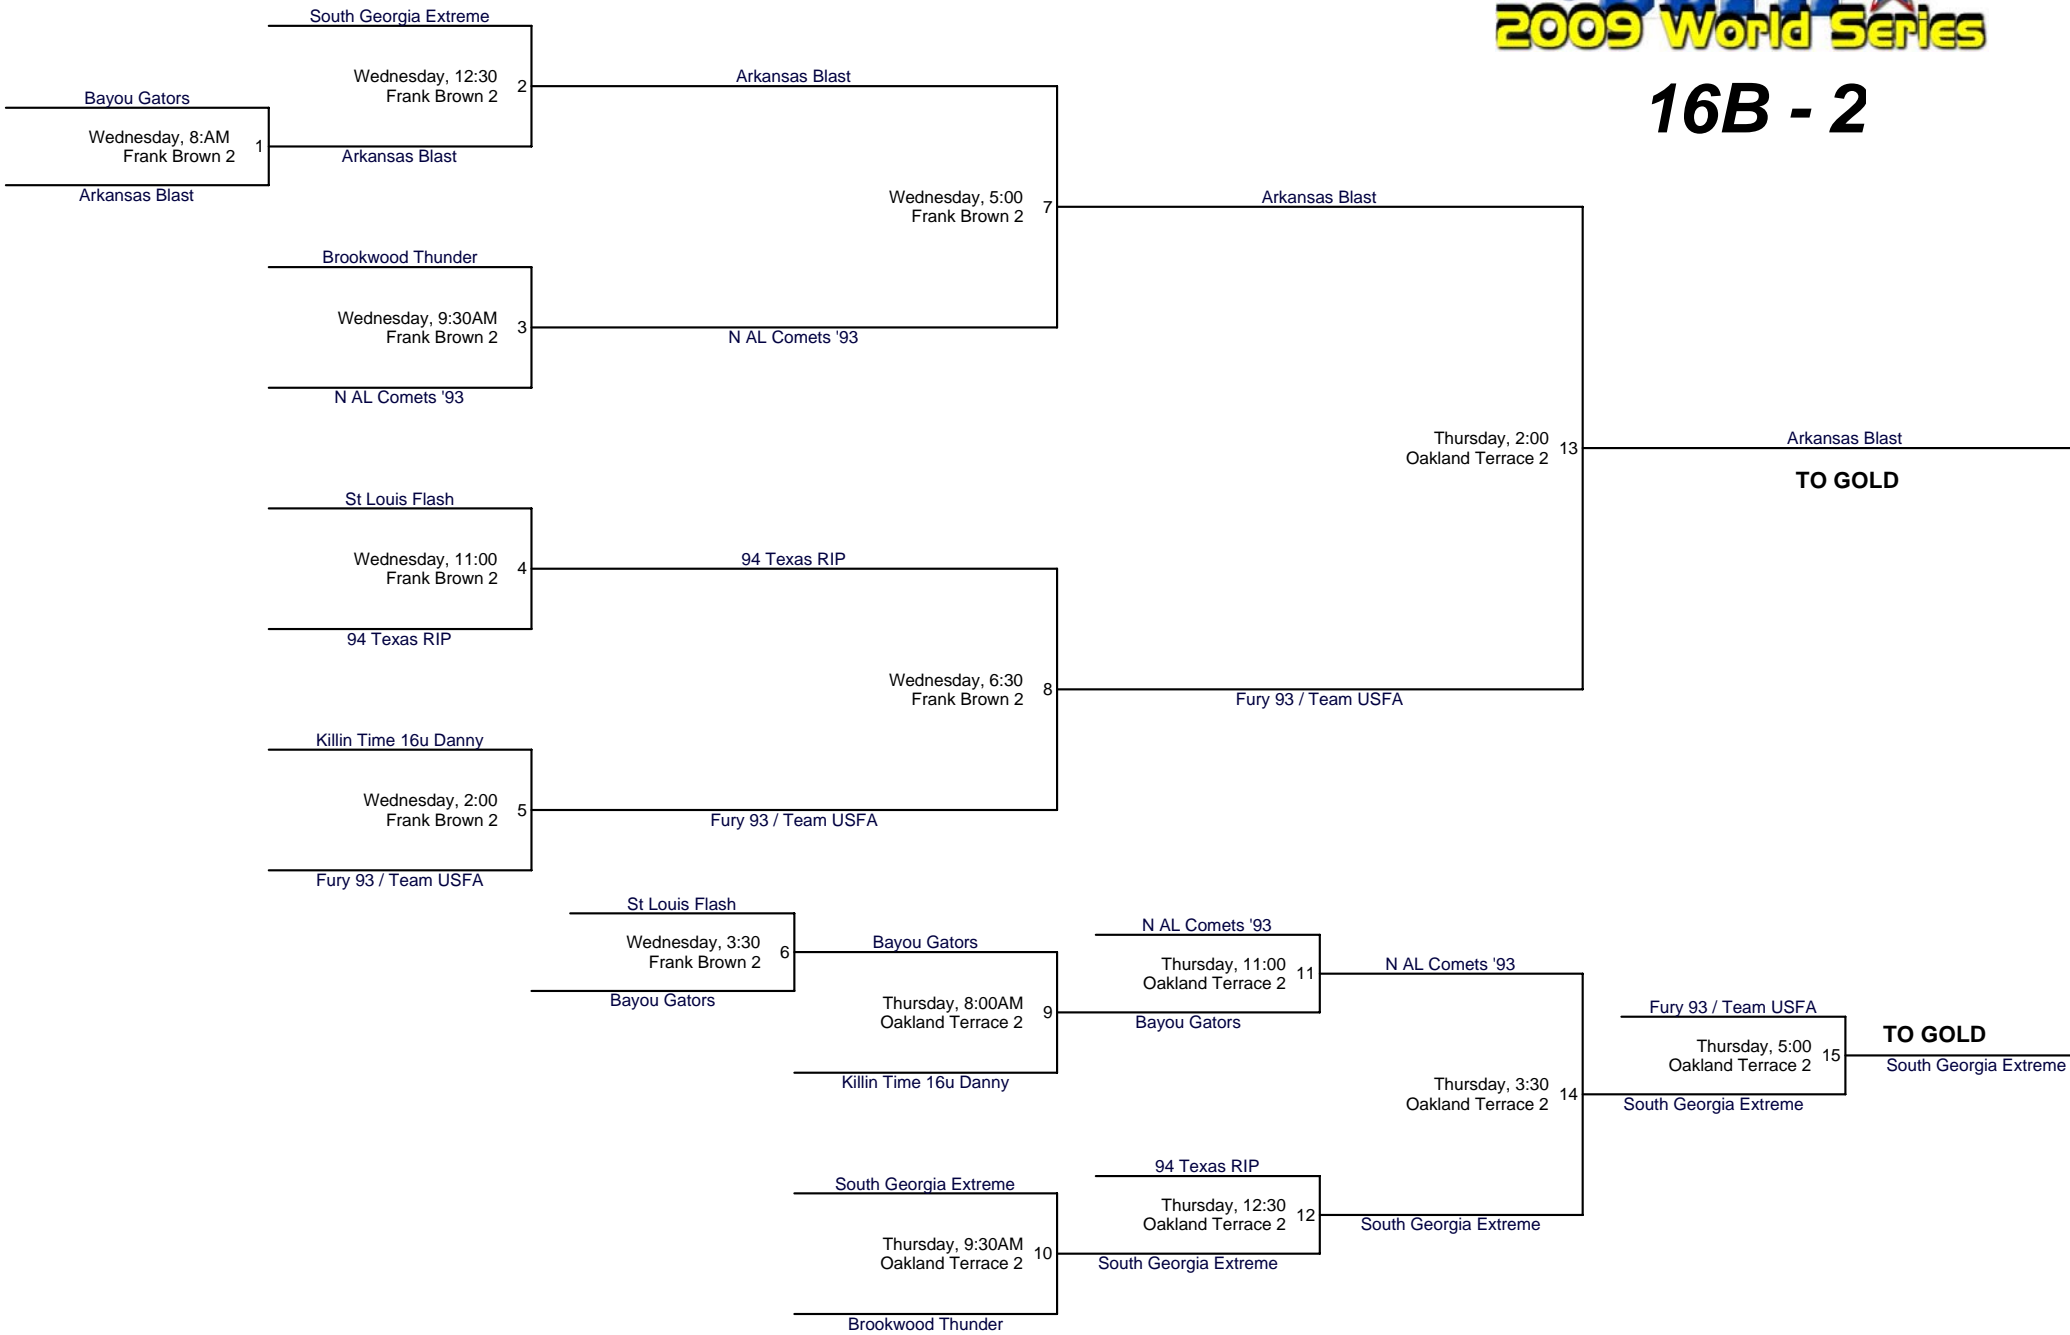

16U GOLD B-WORLD SERIES

Georgia Attack

Sat, 9:30 AM
Frank Brown-8 (1)

PC Lady Lightning

PC Lady Lightning Sat, 12:30 pm

Arkansas Blast Frank Brown-8

Sat, 9:30 AM
Frank Brown-9 (2)

Arkansas Blast

Georgia Rockers Gold

Sat, 8:00 AM
Frank Brown-8 (3)

Silver Bullets

Sat, 12:30 PM

Sat, 2:00 PM
Frank Brown-9

Georgia Attack

Extreme Fastpitch

Georgia Attack

Frank Brown-9

Georgia Attack

South GA Extreme

Sat, 11:00 AM
Frank Brown-9

Georgia Attack

Sat, 8:00 AM
Frank Brown-9 (4)

South GA Extreme

Southwest Elite

16B - 1

16B - 2

16B - 3

16B - 4