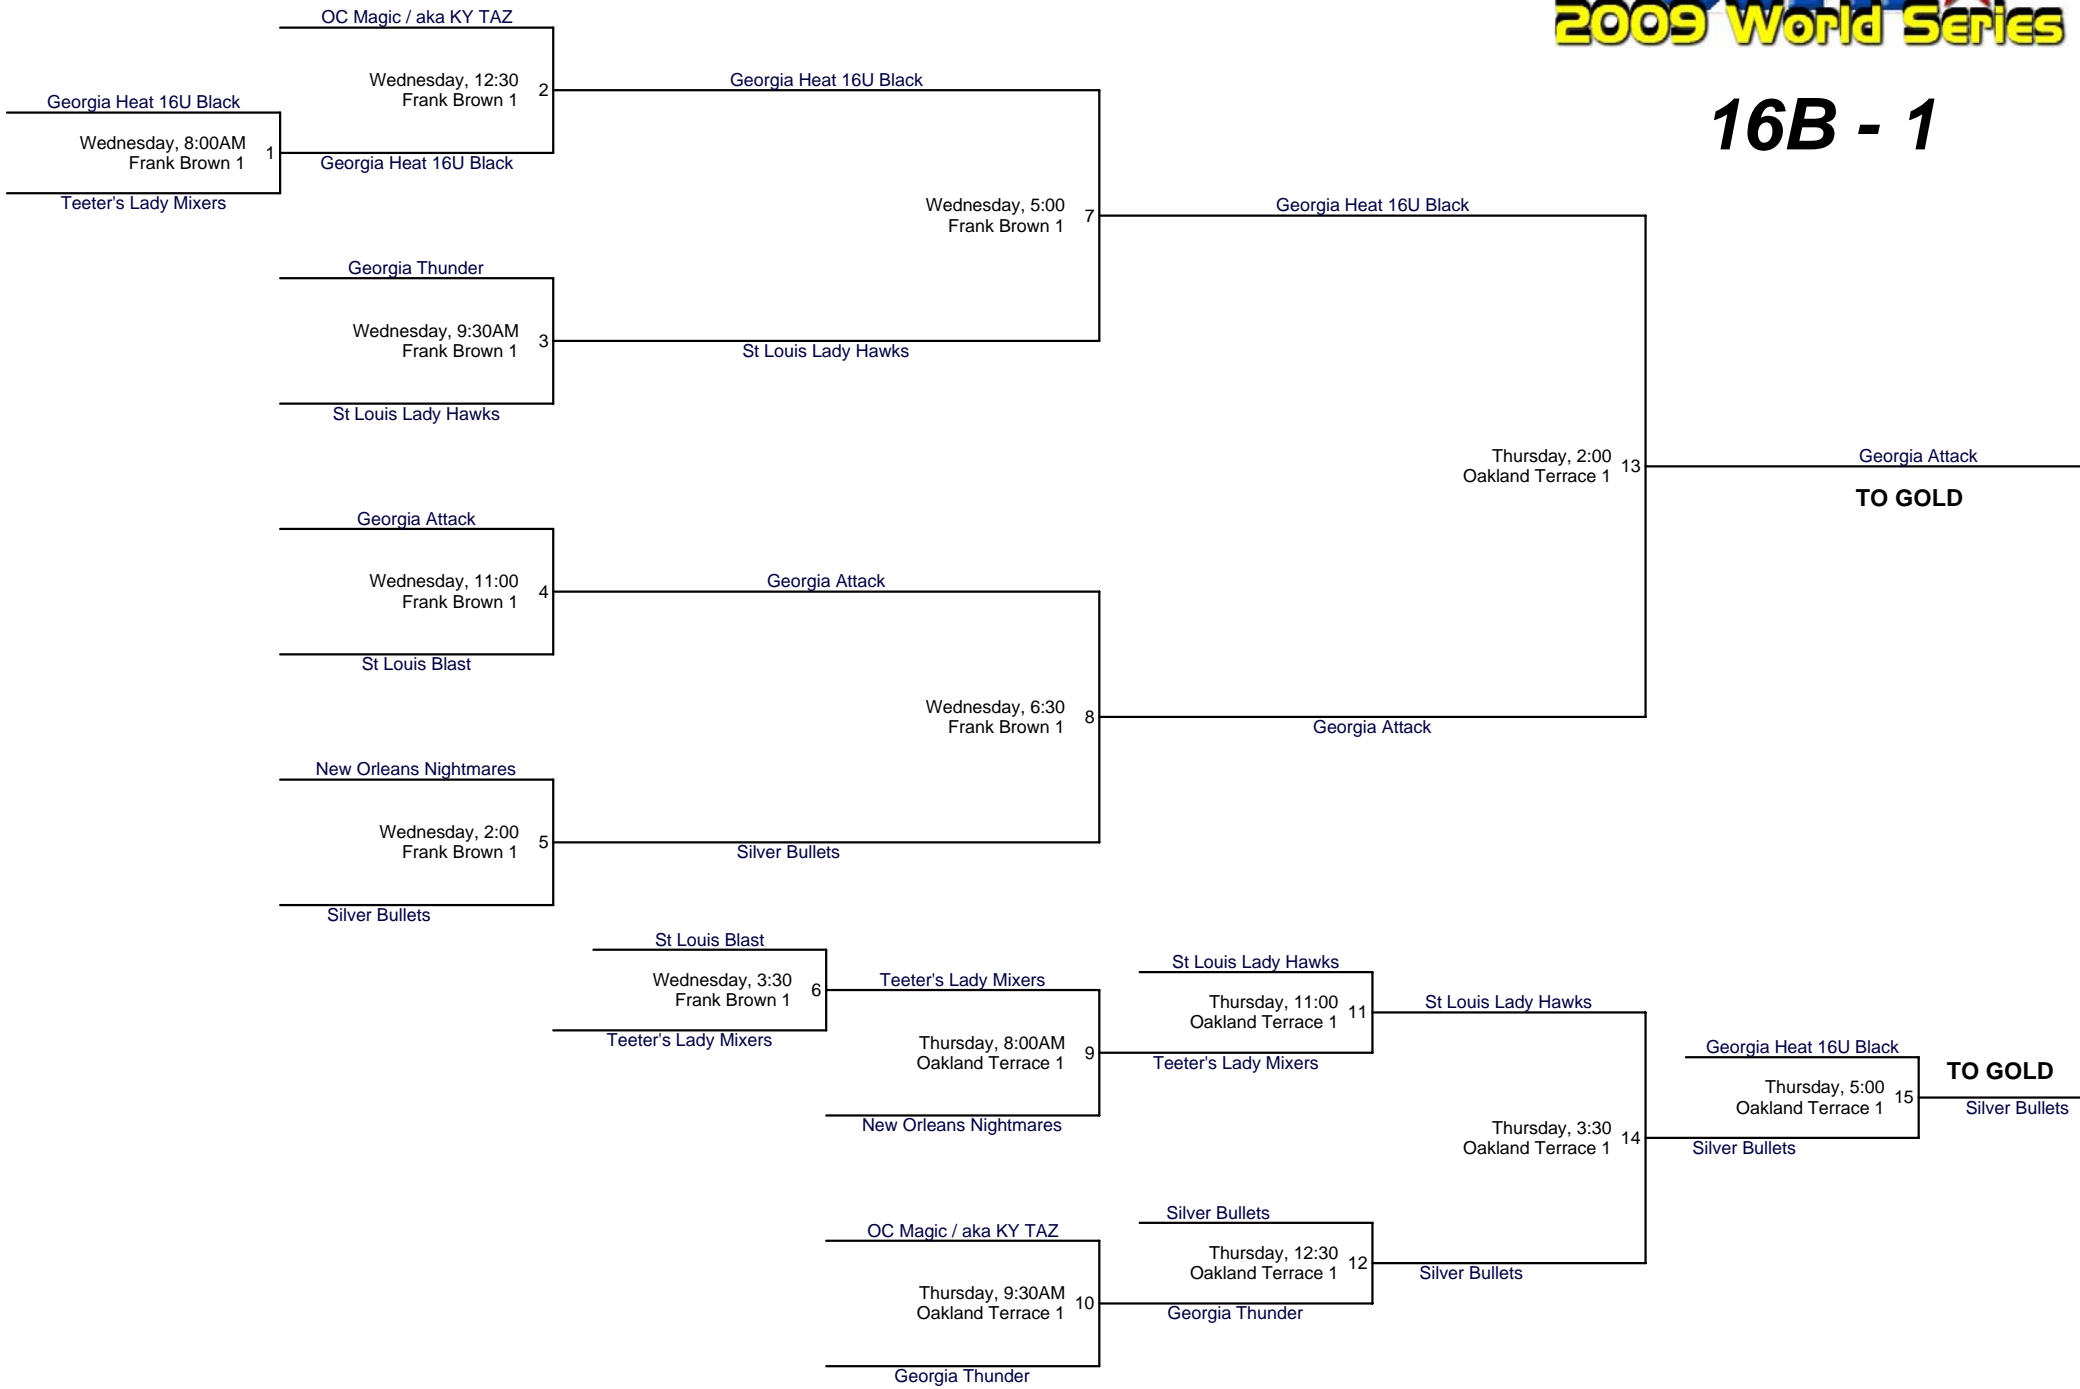

16U GOLD B-WORLD SERIES

Georgia Attack

Sat, 9:30 AM
Frank Brown-8 (1)

PC Lady Lightning

PC Lady Lightning Sat, 12:30 pm

Arkansas Blast Frank Brown-8

Sat, 9:30 AM
Frank Brown-9 (2)

Arkansas Blast

Georgia Rockers Gold

Sat, 8:00 AM
Frank Brown-8 (3)

Silver Bullets

Sat, 12:30 PM

Sat, 2:00 PM
Frank Brown-9

Georgia Attack

Extreme Fastpitch

Georgia Attack

Frank Brown-9

Georgia Attack

South GA Extreme

Sat, 11:00 AM
Frank Brown-9

Georgia Attack

Sat, 8:00 AM
Frank Brown-9 (4)

South GA Extreme

Southwest Elite

16B - 1

16B - 2

16B - 3

16B - 4